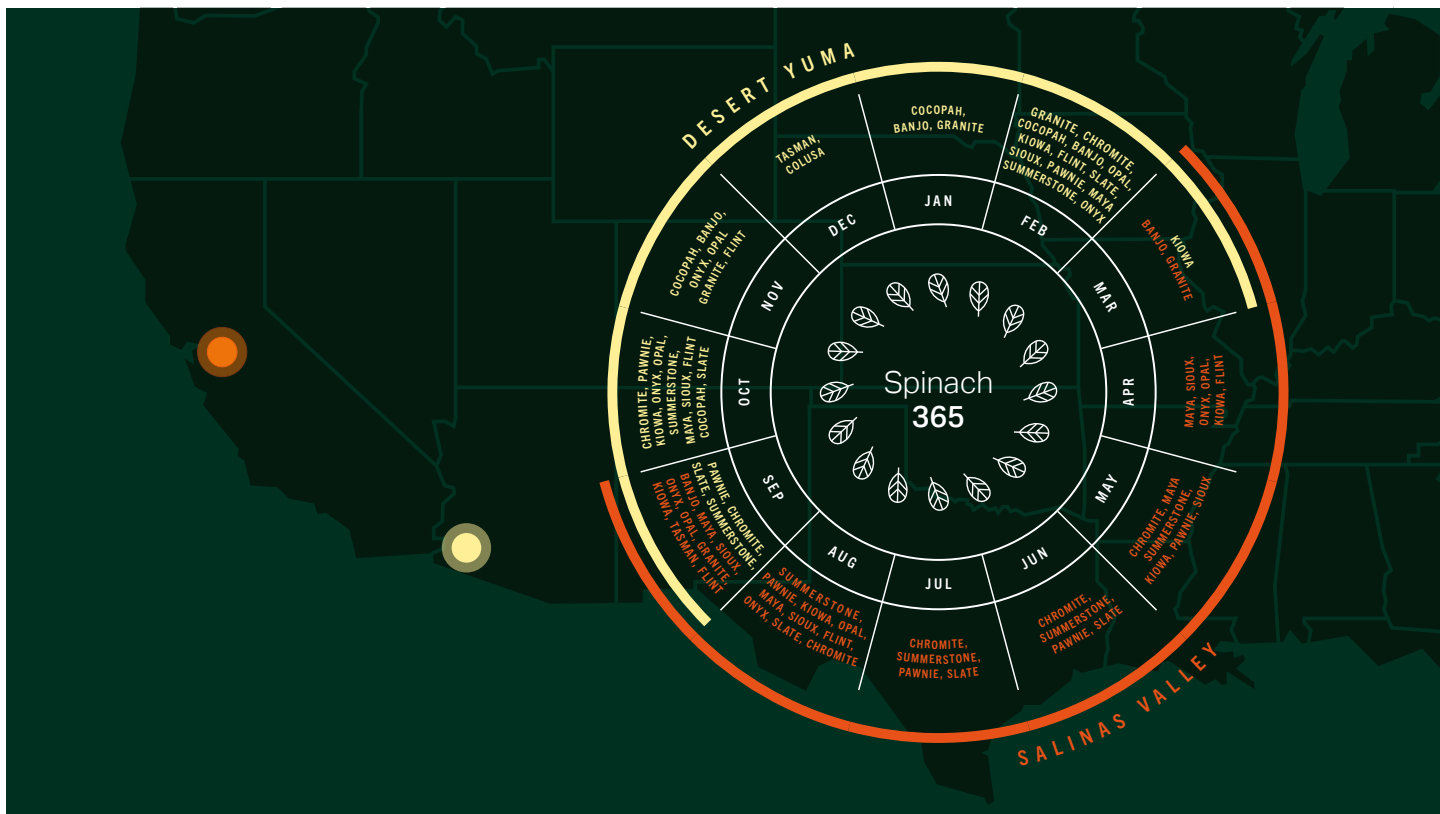

Johan Rijk
Spinach Breeder

In it for the long-term

We innovate with a long-term perspective, together with our clients.

Super specialist

We focus on a limited number of crops in which we strive to be a top 3 player.

The power of partnership

Our passion for great genetics combined with KWS's superior technology already delivered some great results.

Technical specification Hybrid Spinach Baby Leaf - (Semi-)Savoy

Variety	Type	Growth	Leaf color	Downy Mildew Resistance
Cocopah	Semi-savoy	9	7	Pe. 1-18, 20
Tasman	Semi-savoy	9	7	Pe. 1-12, 14-16, 19, 20
Fluorite / PV-1526	Semi-savoy	8	8	Pe. 1-18, 20
Banjo	Semi-savoy	8	8	Pe. 1-12, 14-16, 19, 20
Carmel	Semi-savoy	8	8	Pe. 1-11, 13, 15, 16, 18, 20
Onyx / PV-1713	Semi-savoy	6	8	Pe. 1-20
Aztec	Semi-savoy	7	8	Pe. 1-15, 17, 19, 20
Maya	Semi-savoy	7	8	Pe. 1-15, 17, 19, 20
NEW Flint / PV-1824	Semi-savoy	7	8	Pe. 1-20
NEW Granite / PV-1826	Semi-savoy	7	8	Pe. 1-20
Sioux	Semi-savoy	7	7	Pe. 1-15, 17, 19, 20
Kiowa	Semi-savoy	6	7	Pe. 1-18, 20
NEW Chromite / PV-1906	Semi-savoy	7	8	Pe. 1-18, 20
PV-1610	Semi-savoy	6	7	Pe. 1-9, 11-15, 17, 19, 20 IR: Pe. 10, 16, 18
Yuma	Savoy	5	8	Pe. 1-15, 17, 19, 20
Opal / PV-1718	Semi-savoy	5	8	Pe. 1-20
Tambourine	Semi-savoy	5	8	Pe. 1-13, 15, 20
PV-1569	Savoy	5	8	Pe. 1-18, 20
Pawnee	Savoy	5	8	Pe. 1-15, 17, 19, 20
NEW Summerstone / PV-1800	Semi-savoy	5	8	Pe. 1-20

Technical specification Hybrid Spinach Baby Leaf - Smooth

Variety	Type	Growth	Leaf color	Downy Mildew Resistance
Harmonica	Smooth	9	8	Pe. 1-15, 17, 19, 20
Quartz / PV-1720	Smooth	8	9	Pe. 1-20
Nevada	Smooth	8	7	Pe. 1-18, 20
Dallas	Smooth	8	8	Pe. 1-18, 20
Denton / PV-1617	Smooth	8	7	Pe. 1-18, 20
Laredo	Smooth	7	8	Pe. 1-18, 20
Colusa	Smooth	7	7	Pe. 1-18, 20
Amador	Smooth	6	9	Pe. 1-15, 17, 19, 20
Piano	Smooth	6	7	Pe. 1-12, 14-16, 19, 20
PV-1719	Smooth	5	8	Pe. 1-20
Emilia	Smooth	5	7	Pe. 1-10, 15, 20
NEW Slate / PV-1801	Smooth	4	8	Pe. 1-20